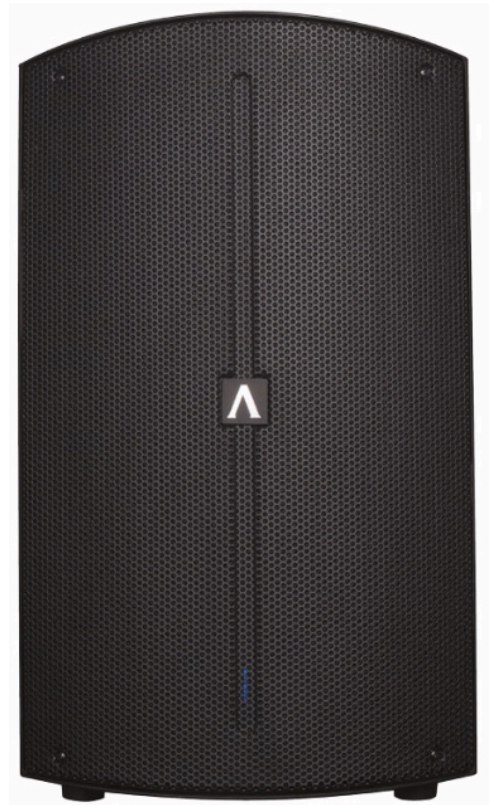

# A12

Code 1161350016

The Avante A12, part of the Achromic Series from Avante Audio, is an active loudspeaker cabinet that offers powerful output, detailed audio clarity, built-in DSP and sleek exterior design. Created for musicians, bands, houses of worship, audio production companies and rental houses, the Achromic Series speakers are equally suited to permanent installation as they are to one-off and touring productions.

## Speaker

- 12-inch, 2-way active loudspeaker
- Driver Information:
  - 12" Woofer w/2.5" Voice Coil.
  - 1.35" HF Compression Driver
- Output (Peak SPL @1M): 123dB

## Coverage

- Nominal Coverage: 90° x 60°
- Frequency Range (-10db): 60Hz-20kHz

## Construction

- Built-In DSP : LCD screen with EQ and multiple presets
- Enclosure: H-PP Molded
- Grill: 1.2 mm steel
- Handles: 1 handle on Top, 1 handle on Side
- Fly Points: 2 Fly Points on Top, 1 Fly Point on the Back
- Pole Mounting: Dual position 0° or 7.5°
- 2x Line Input Gain control on rear